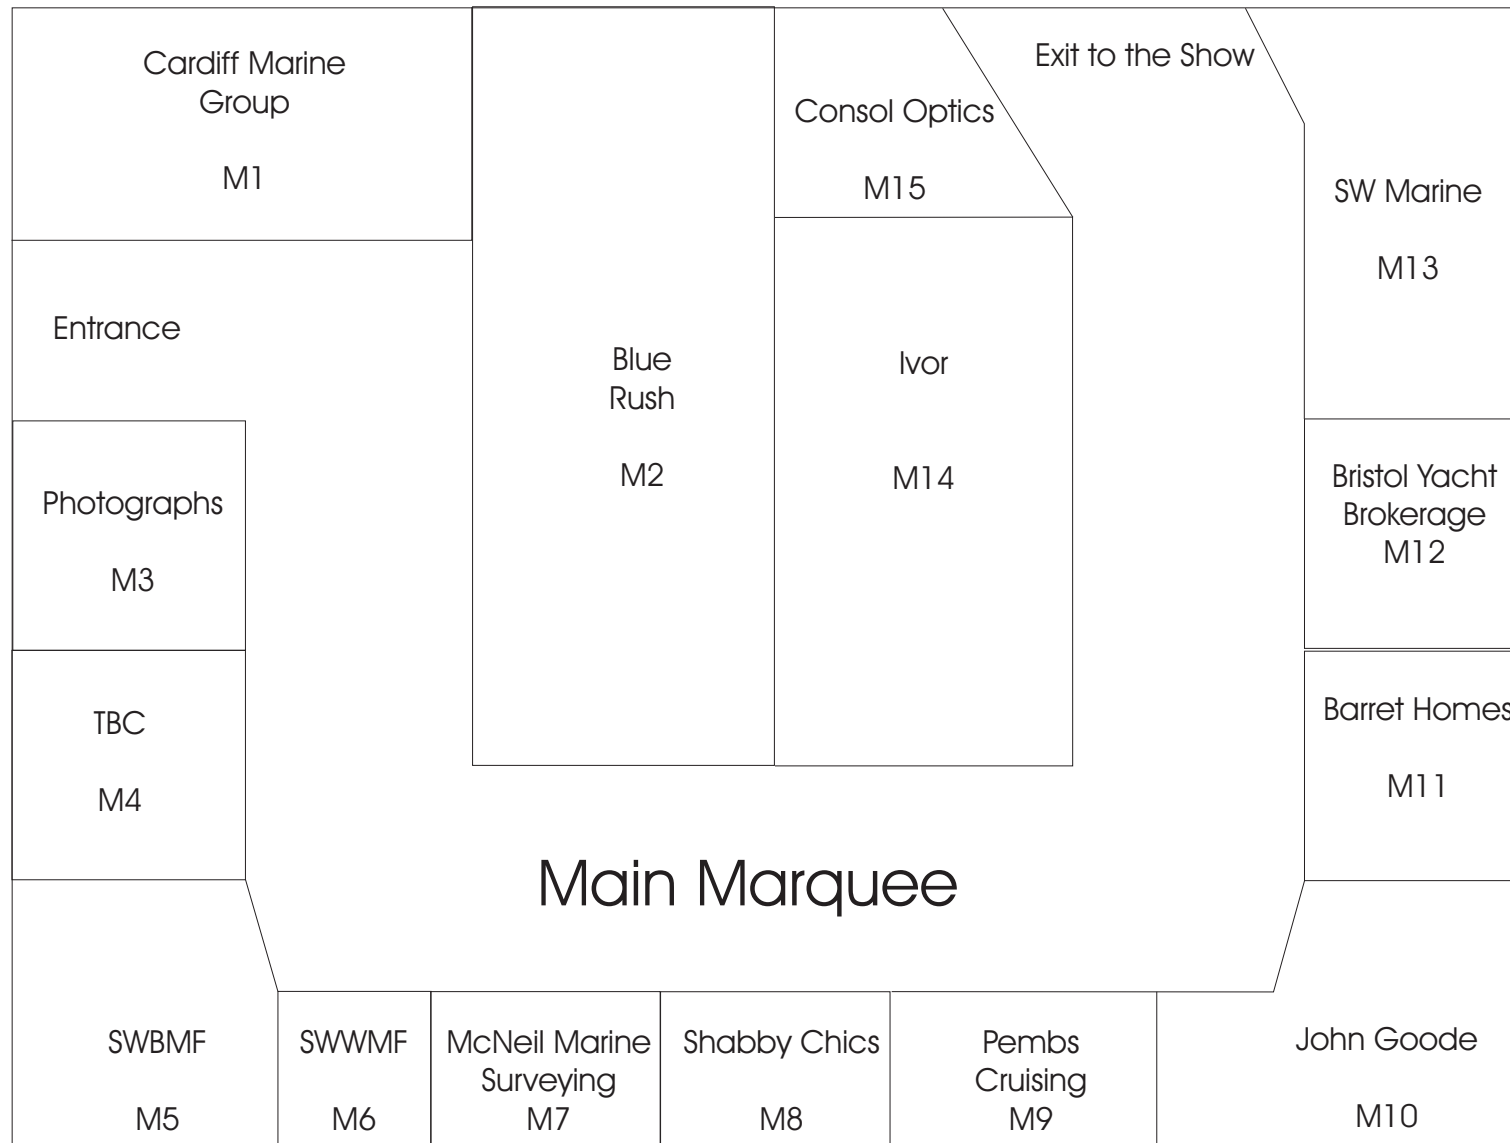

2011 South Wales Boat Show

SA1, Swansea

KEY:
 A: Traffic Control
 C: Catering Marquee

T: Toilets (15 inc 2 Disabled)
 O/o: Organisers office and Stage

Version 1.1
 Created 07/02/2011
 Updated 06/06/2011

2011 South Wales Boat Show

SA1, Swansea

Marina Berths