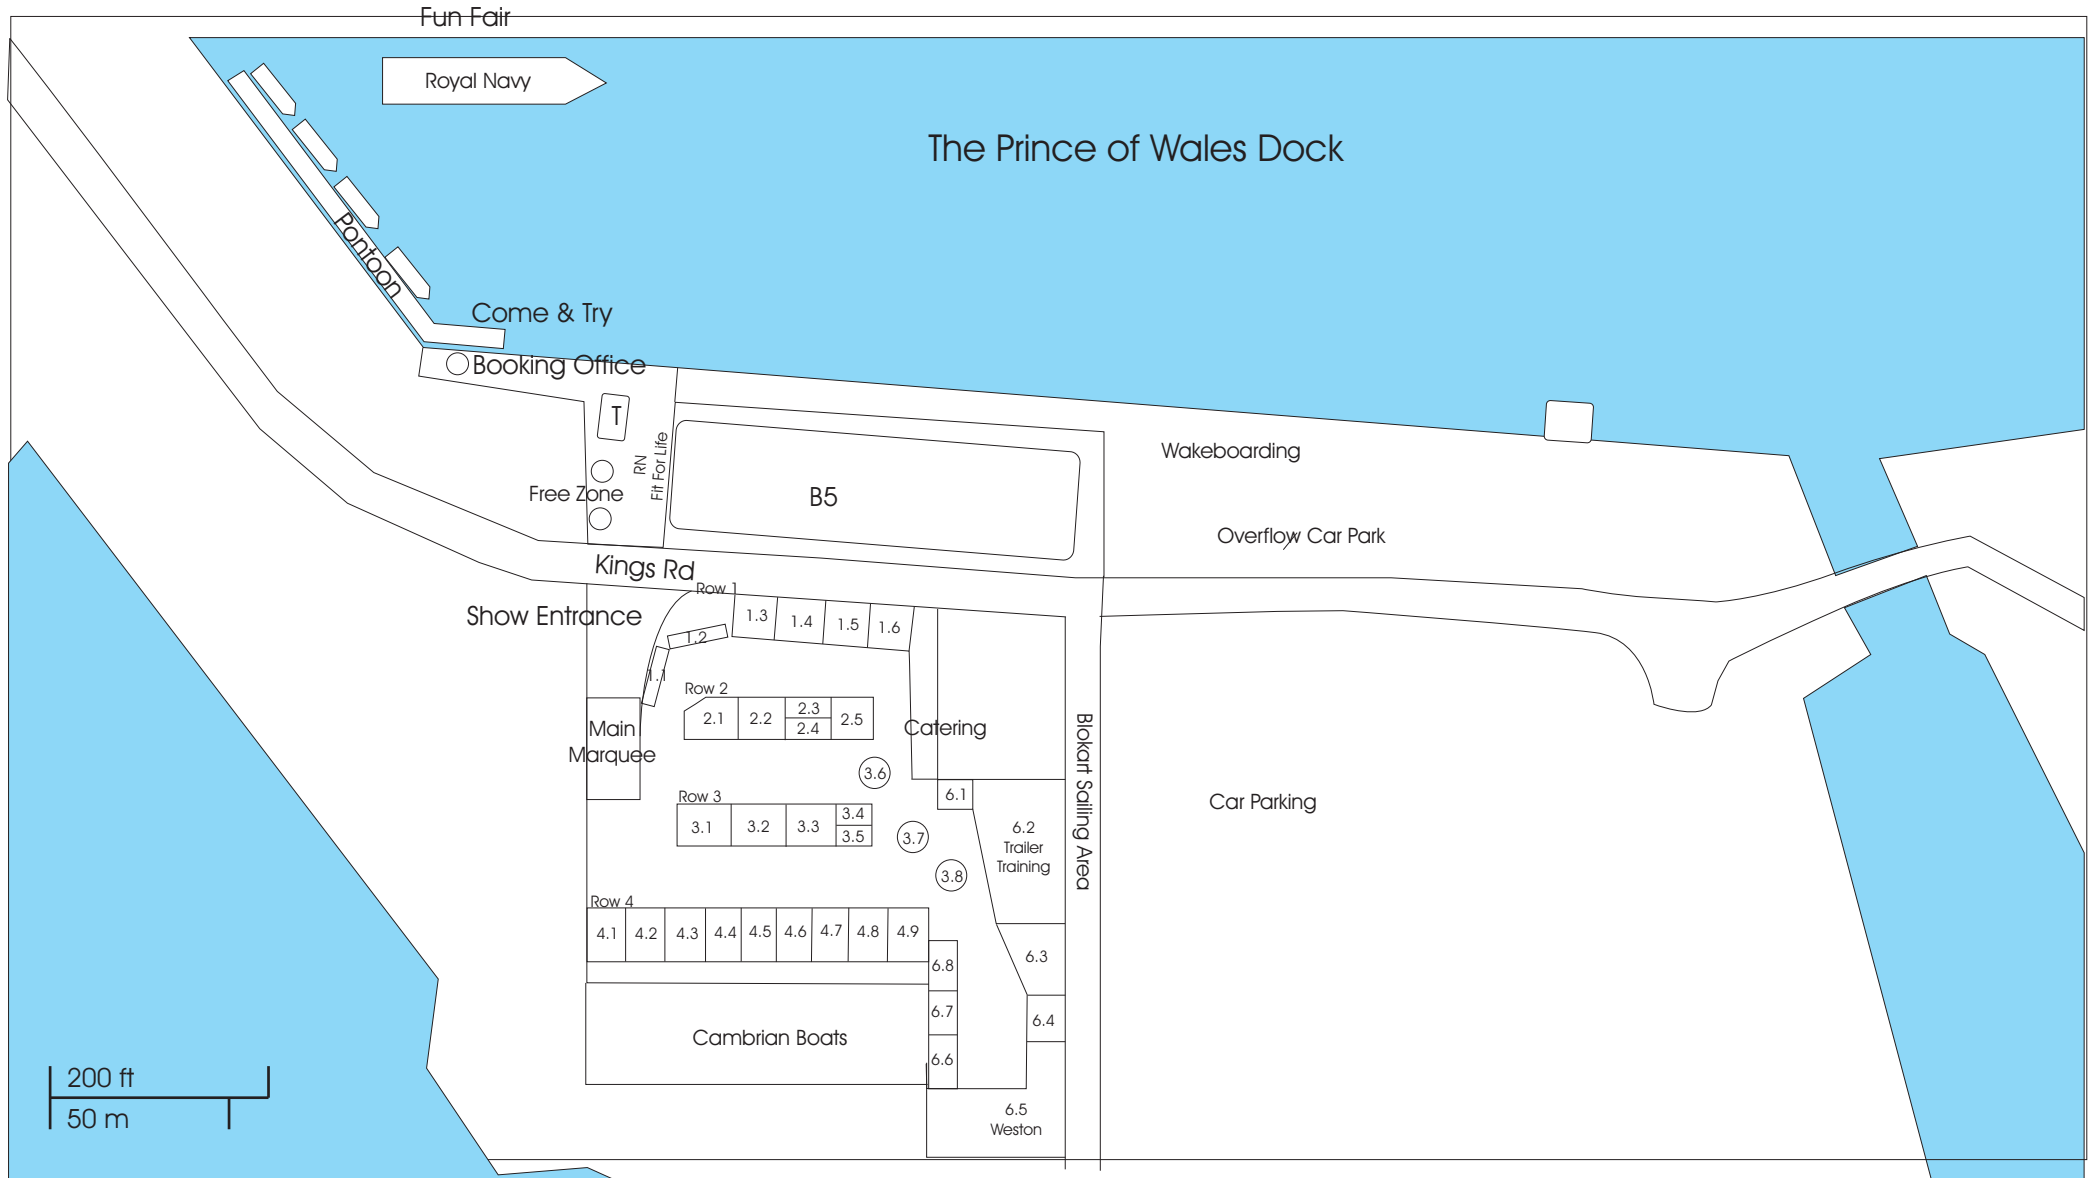

2011 South Wales Boat Show

SA1, Swansea

KEY:
 A: Traffic Control
 C: Catering Marquee

T: Toilets (15 inc 2 Disabled)
 O/o: Organisers office and Stage

Version 1.1
 Created 07/02/2011
 Updated 06/06/2011

2011 South Wales Boat Show

SA1, Swansea

Marina Berths